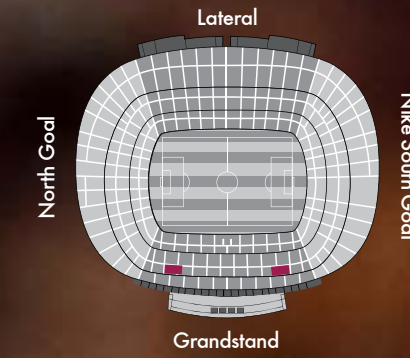

**Location:** 1<sup>st</sup> Tier touchline.  
**Capacity:** 6, 7, 10, 12, 15 or 16 places.

# VIP GOLD SEATS

These seats are in the first Tier of the Grandstand, located practically at pitch level around the substitute benches and the players tunnel.

They are reached through gate 15 into the Camp Nou, which connects to the Antepalco de Honor, the VIP lounge corresponding to the aforesaid seats, from which there is direct access to the same.

# VIP SEATS PLATINUM GRANDSTAND RO

These are the closest seats to the Presidential Box. They are located in the front row of the second Tier of the Grandstand, have a roof and offer an ideal view of the Stadium.

## VIP PLATINUM SEATS SALA ROMA

Located in the upper section of the second Tier of the Grandstand, these seats offer the client the opportunity to enjoy privacy and comfort while watching the game with an exceptional view of the pitch.