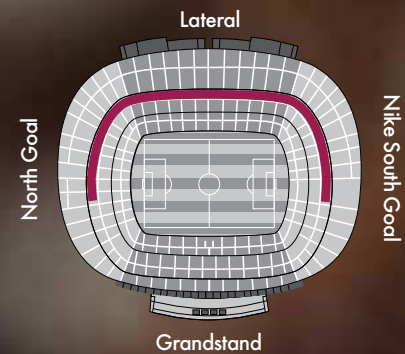

## 2nd TIER BOXES

These boxes are located on the second Tier, along the touchline and behind the goals. Their high position offers a spectacular view of the pitch, and they can be reached directly through an independent entrance.