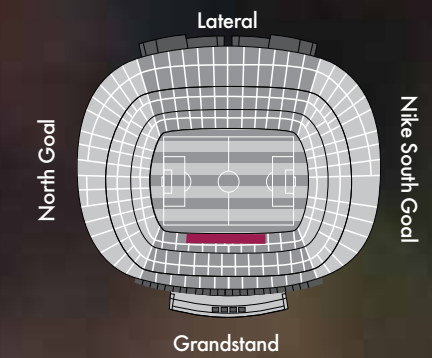

## 2nd TIER BOXES

These boxes are located on the second Tier, along the touchline and behind the goals. Their high position offers a spectacular view of the pitch, and they can be reached directly through an independent entrance.

**Location:** 2<sup>nd</sup> Tier along touchline and behind goals.

**Capacity:** 14 or 16 places.

## LATERAL BOXES

These exclusive spaces are located all along the touchline in the 1<sup>st</sup> Tier. They are reached via gate 68 into the Camp Nou, which leads into the Antepalco Lateral VIP Lounge, from which these boxes can be accessed directly. The proximity to the field of play makes these seats especially recommendable if you are after a close-up view of the action.

**Location:** 1<sup>st</sup> Tier touchline.  
**Capacity:** 6, 7, 10, 12, 15 or 16 places.