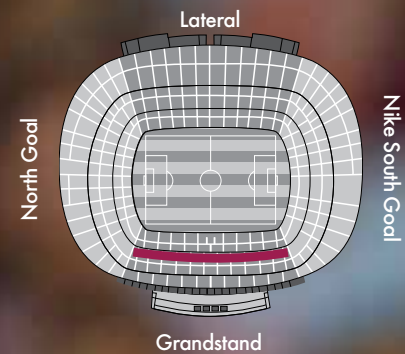

## LATERAL BOXES

These exclusive spaces are located all along the touchline in the 1<sup>st</sup> Tier. They are reached via gate 68 into the Camp Nou, which leads into the Antepalco Lateral VIP Lounge, from which these boxes can be accessed directly. The proximity to the field of play makes these seats especially recommendable if you are after a close-up view of the action.

**Location:** 1<sup>st</sup> Tier touchline.  
**Capacity:** 6, 7, 10, 12, 15 or 16 places.

# VIP GOLD SEATS

These seats are in the first Tier of the Grandstand, located practically at pitch level around the substitute benches and the players tunnel.

They are reached through gate 15 into the Camp Nou, which connects to the Antepalco de Honor, the VIP lounge corresponding to the aforesaid seats, from which there is direct access to the same.

# VIP SEATS PLATINUM GRANDSTAND RO

These are the closest seats to the Presidential Box. They are located in the front row of the second Tier of the Grandstand, have a roof and offer an ideal view of the Stadium.