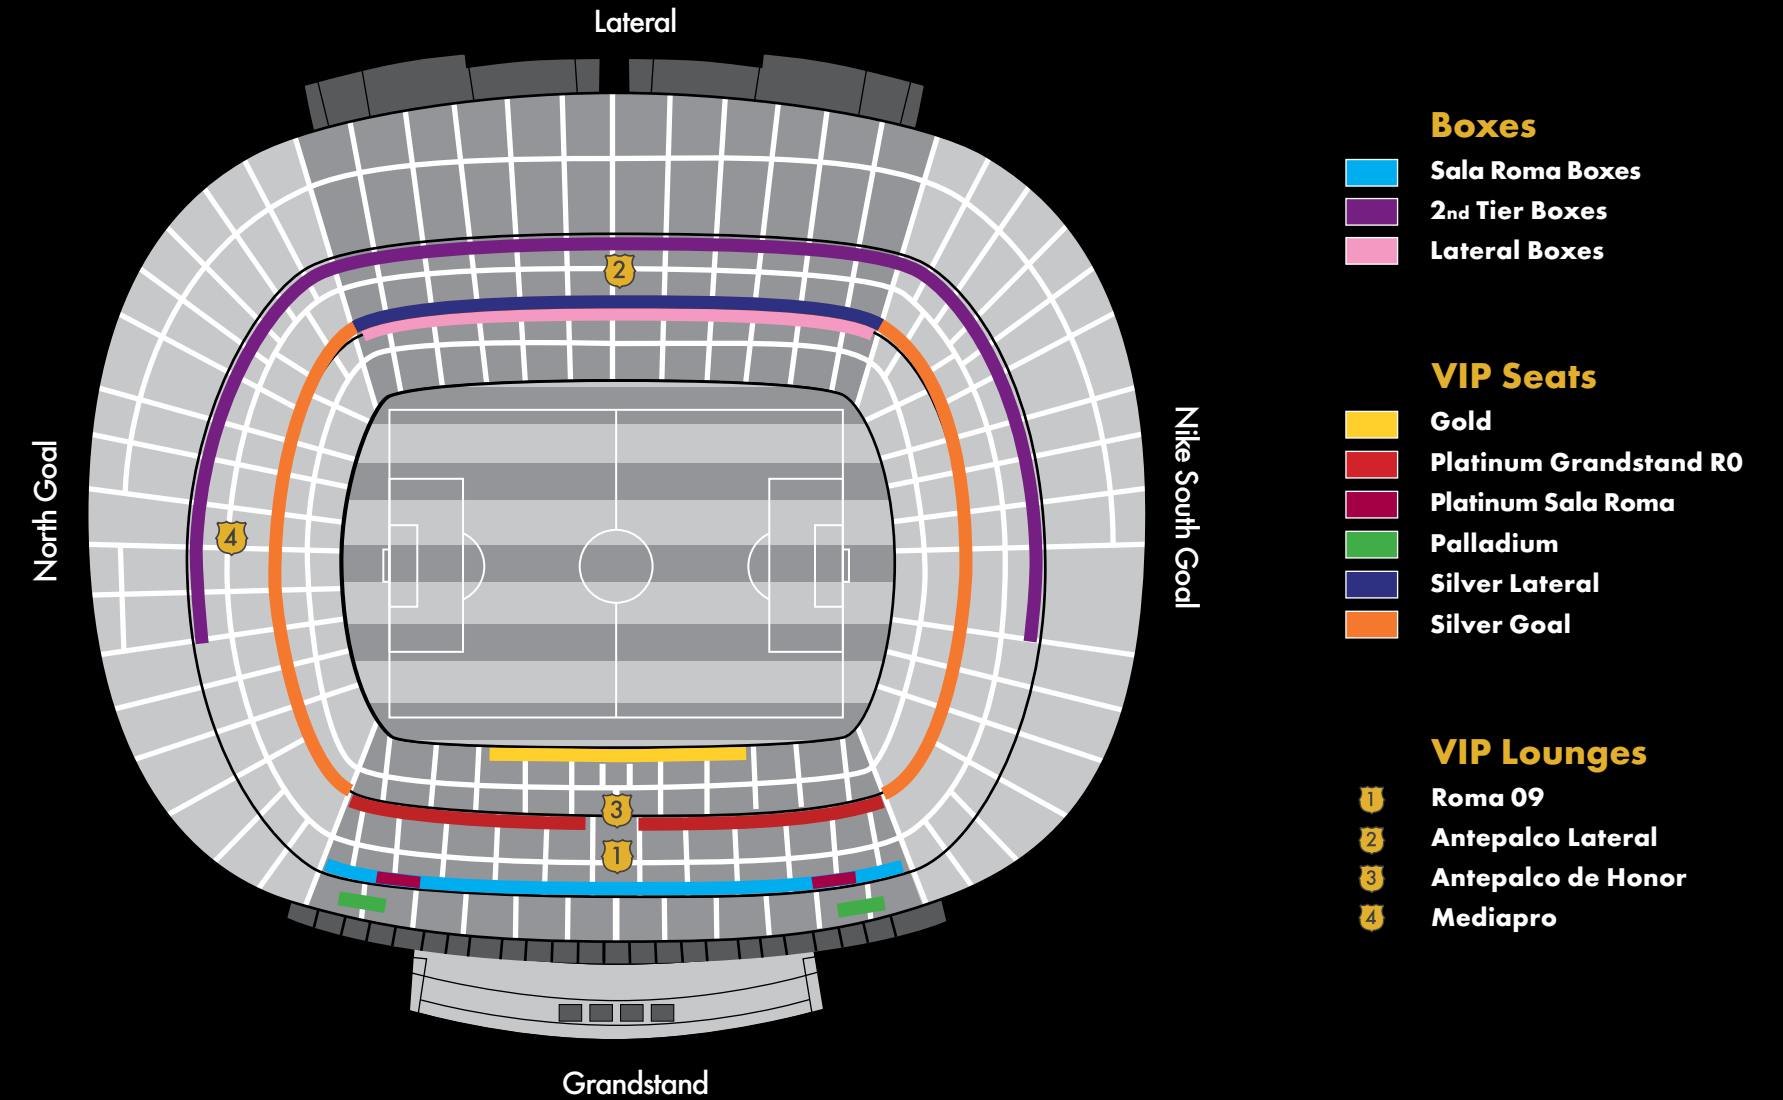

HOSPITALITY PROGRAMME

LOCATIONS

	LOCATION	CAPACITY	VIP LOUNGE
BOXES			
Sala Roma Boxes	Grandstand 2nd Tier	7, 11, 12 or 14 seats	Roma 09
2nd Tier Boxes	Lateral and 2nd Tier Goals	14 or 16 seats	—
Lateral Boxes	Lateral 1st Tier	6, 7, 10, 12, 15 or 16 seats	Antepalco Lateral
VIP SEATS			
Gold	Grandstand 1st Tier	Minimum 2 seats	Antepalco de Honor
Platinum			
Grandstand R0	1st Row Grandstand 2nd Tier	Minimum 2 seats	Antepalco de Honor
Platinum Sala Roma	Grandstand 2nd Tier	Minimum 2 seats	Roma 09
Palladium	Grandstand 3rd Tier	Minimum 2 seats	Roma 09
Silver	1st Row Lateral zone and 2nd Tier Goals	Minimum 2 seats	Mediapro or Antepalco Lateral

SERVICES INCLUDED WITH ALL VIP BOXES AND SEATS

- Parking places on the premises (depending in the seats booked).
- Catering and beverages service.