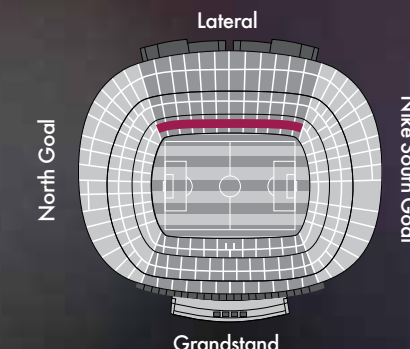

## 2nd TIER BOXES

These boxes are located on the second Tier, along the touchline and behind the goals. Their high position offers a spectacular view of the pitch, and they can be reached directly through an independent entrance.

**Location:** 2<sup>nd</sup> Tier along touchline and behind goals.

**Capacity:** 14 or 16 places.

## LATERAL BOXES

These exclusive spaces are located all along the touchline in the 1<sup>st</sup> Tier. They are reached via gate 68 into the Camp Nou, which leads into the Antepalco Lateral VIP Lounge, from which these boxes can be accessed directly. The proximity to the field of play makes these seats especially recommendable if you are after a close-up view of the action.

**Location:** 1<sup>st</sup> Tier touchline.  
**Capacity:** 6, 7, 10, 12, 15 or 16 places.