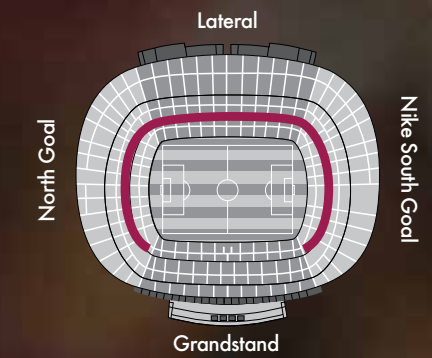

# VIP SEATS PLATINUM GRANDSTAND RO

These are the closest seats to the Presidential Box. They are located in the front row of the second Tier of the Grandstand, have a roof and offer an ideal view of the Stadium.

## VIP PLATINUM SEATS SALA ROMA

Located in the upper section of the second Tier of the Grandstand, these seats offer the client the opportunity to enjoy privacy and comfort while watching the game with an exceptional view of the pitch.

## SEATS VIP PALLADIUM

These covered seats are in the 3<sup>rd</sup> Tier of the Grandstand, and offer an exceptional panoramic view of the pitch and terraces. From here you will appreciate the true immensity of the Camp Nou and experience the full intensity of the game.

# VIP SILVER SEATS

Located along the touchline and behind the goals in the front row of the 2<sup>nd</sup> Tier, these seats offer a splendid view of the pitch thanks to their high location yet being so close to the action.