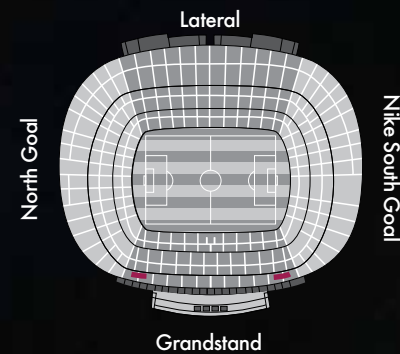

SEATS VIP PALLADIUM

These covered seats are in the 3rd Tier of the Grandstand, and offer an exceptional panoramic view of the pitch and terraces. From here you will appreciate the true immensity of the Camp Nou and experience the full intensity of the game.

They connect directly to the Roma 09 VIP Lounge, a large, modern space that is ideal for networking, because it is here that professionals from different sectors tend to gather.